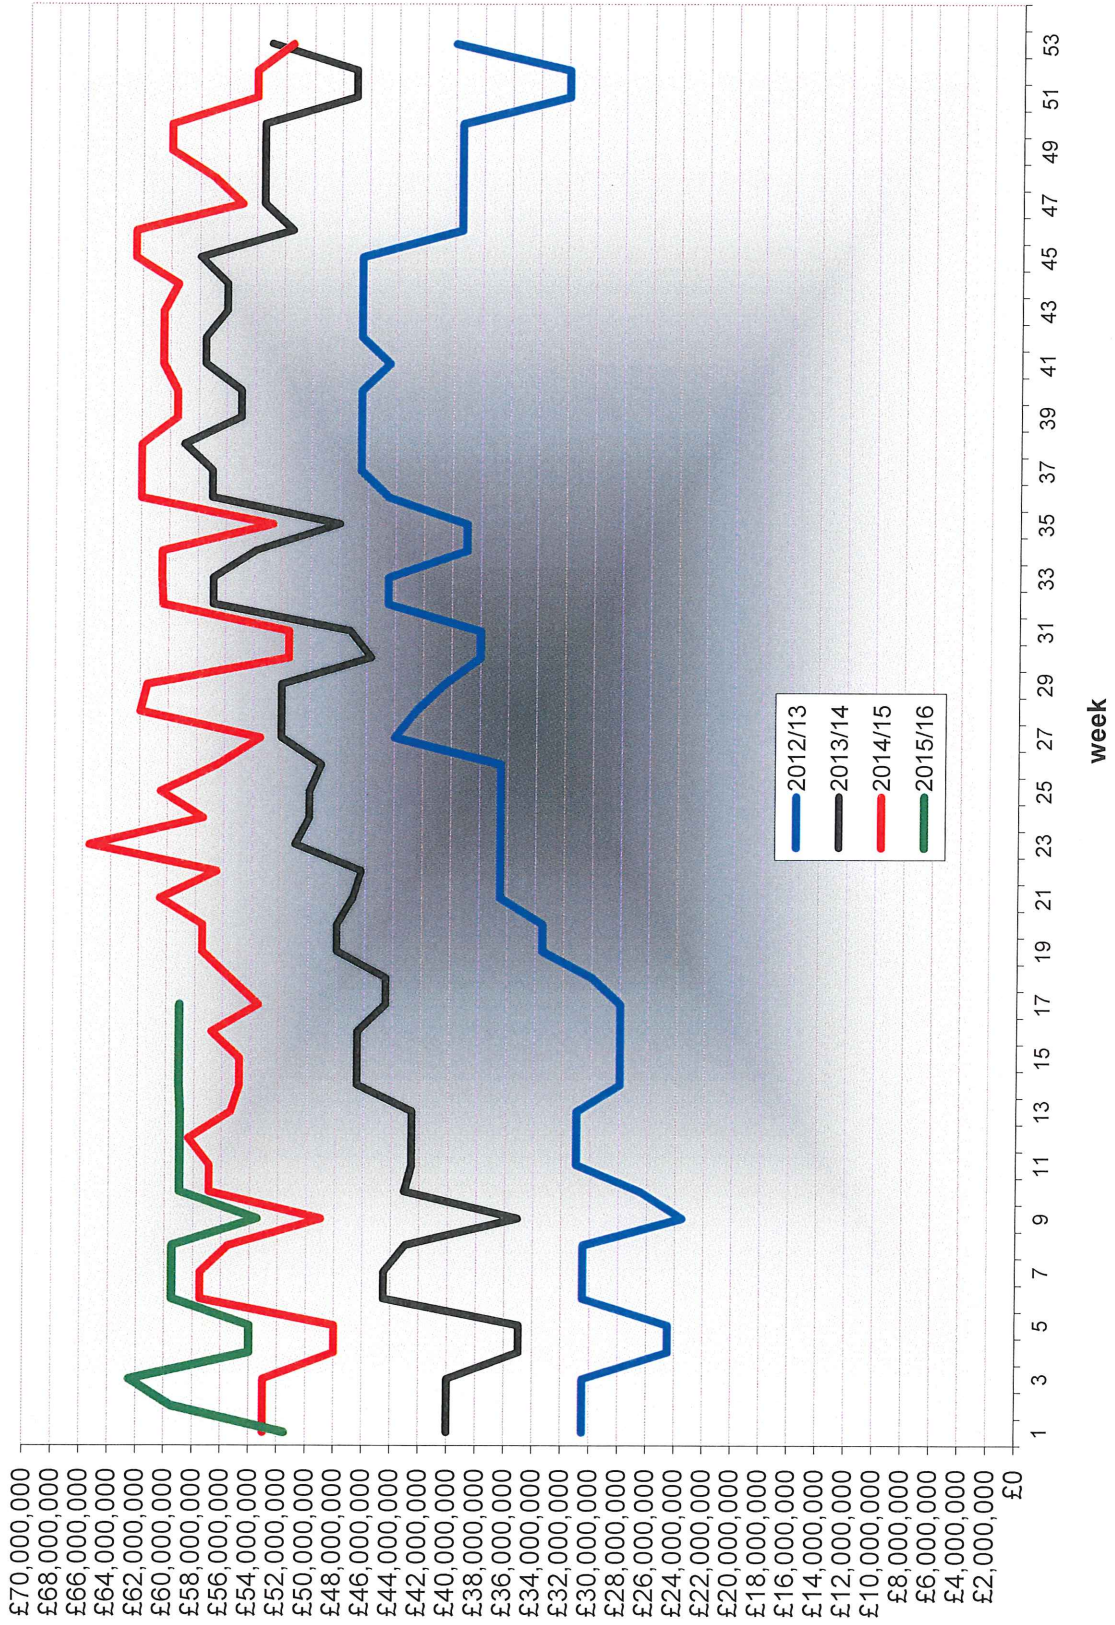

Waverley Borough Council External Investments Outstanding
excl HSBC savings - by week

INVESTMENT PERFORMANCE 2015/16

INVESTMENT MATURITY PROFILE 23/07/15

INVESTMENTS - CREDIT RATINGS 23/07/15