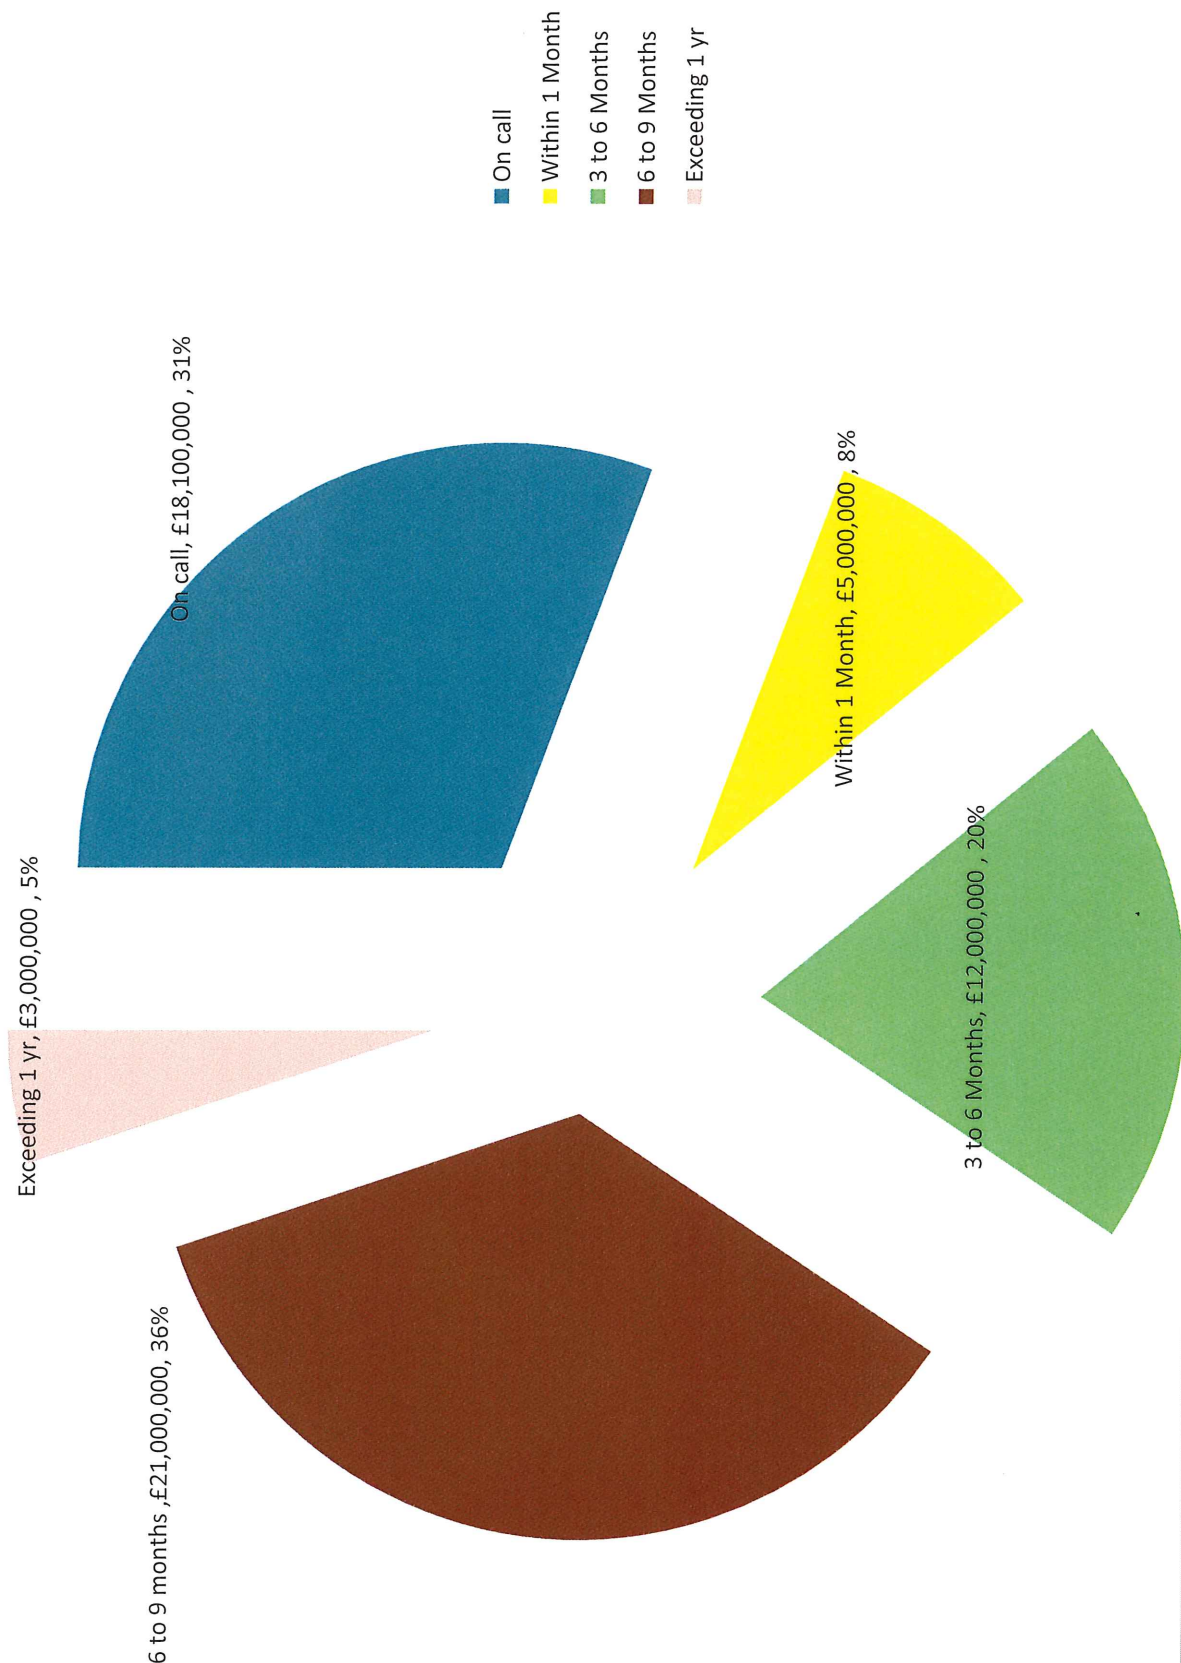

Waverley Borough Council External Investments Outstanding
excl HSBC savings - by week

INVESTMENT PERFORMANCE 2015/16

INVESTMENT MATURITY PROFILE 23/07/15

INVESTMENTS - CREDIT RATINGS 23/07/15